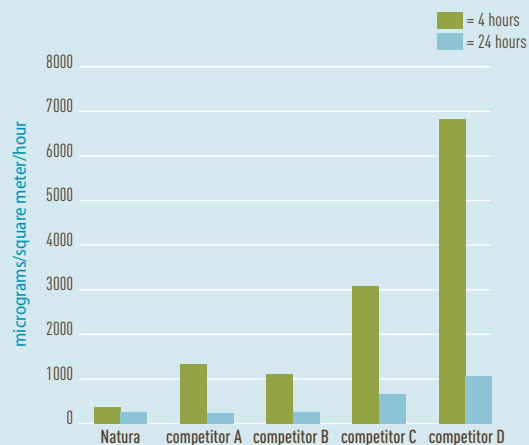

Natura® Interior Waterborne Paint is available in a primer, three beautiful sheens and can be tinted to match any color.

Natura® Interior Acrylic Latex Primer 511

- for priming and sealing porous interior surfaces
- hides stains and darker colors
- fast-drying for same-day topcoat application

Natura® Interior Acrylic Latex Flat Finish 512

- recommended for low-traffic areas and ceilings
- easy touch-ups
- fast-drying
- washable
- provides a mildew-resistant finish

Natura® Interior Acrylic Latex Eggshell Finish 513

- soft sheen for hallways, family rooms, and kids' rooms
- excellent hide, stain-resistant
- fast-drying
- washable
- provides a mildew-resistant finish

Natura® Interior Acrylic Latex Semi-Gloss Finish 514

- perfect for trim, cabinets, doors, paneling, and walls
- durable, smooth finish
- washable
- provides a mildew-resistant finish

All zero-VOC paints are not the same.

Although the EPA has issued regulations on VOCs to control outdoor air quality, Benjamin Moore has gone beyond just looking at VOCs, and has evaluated the total volatile compounds that may impact indoor air quality.

Natura leads the way.

Total volatile emissions released at 4 and 24 hours

Third-party laboratory testing reveals that Natura releases fewer total volatile compounds than other national zero-VOC paints, according to the toughest paint-emissions standards under California's Collaborative for High Performance Schools (CHPS).